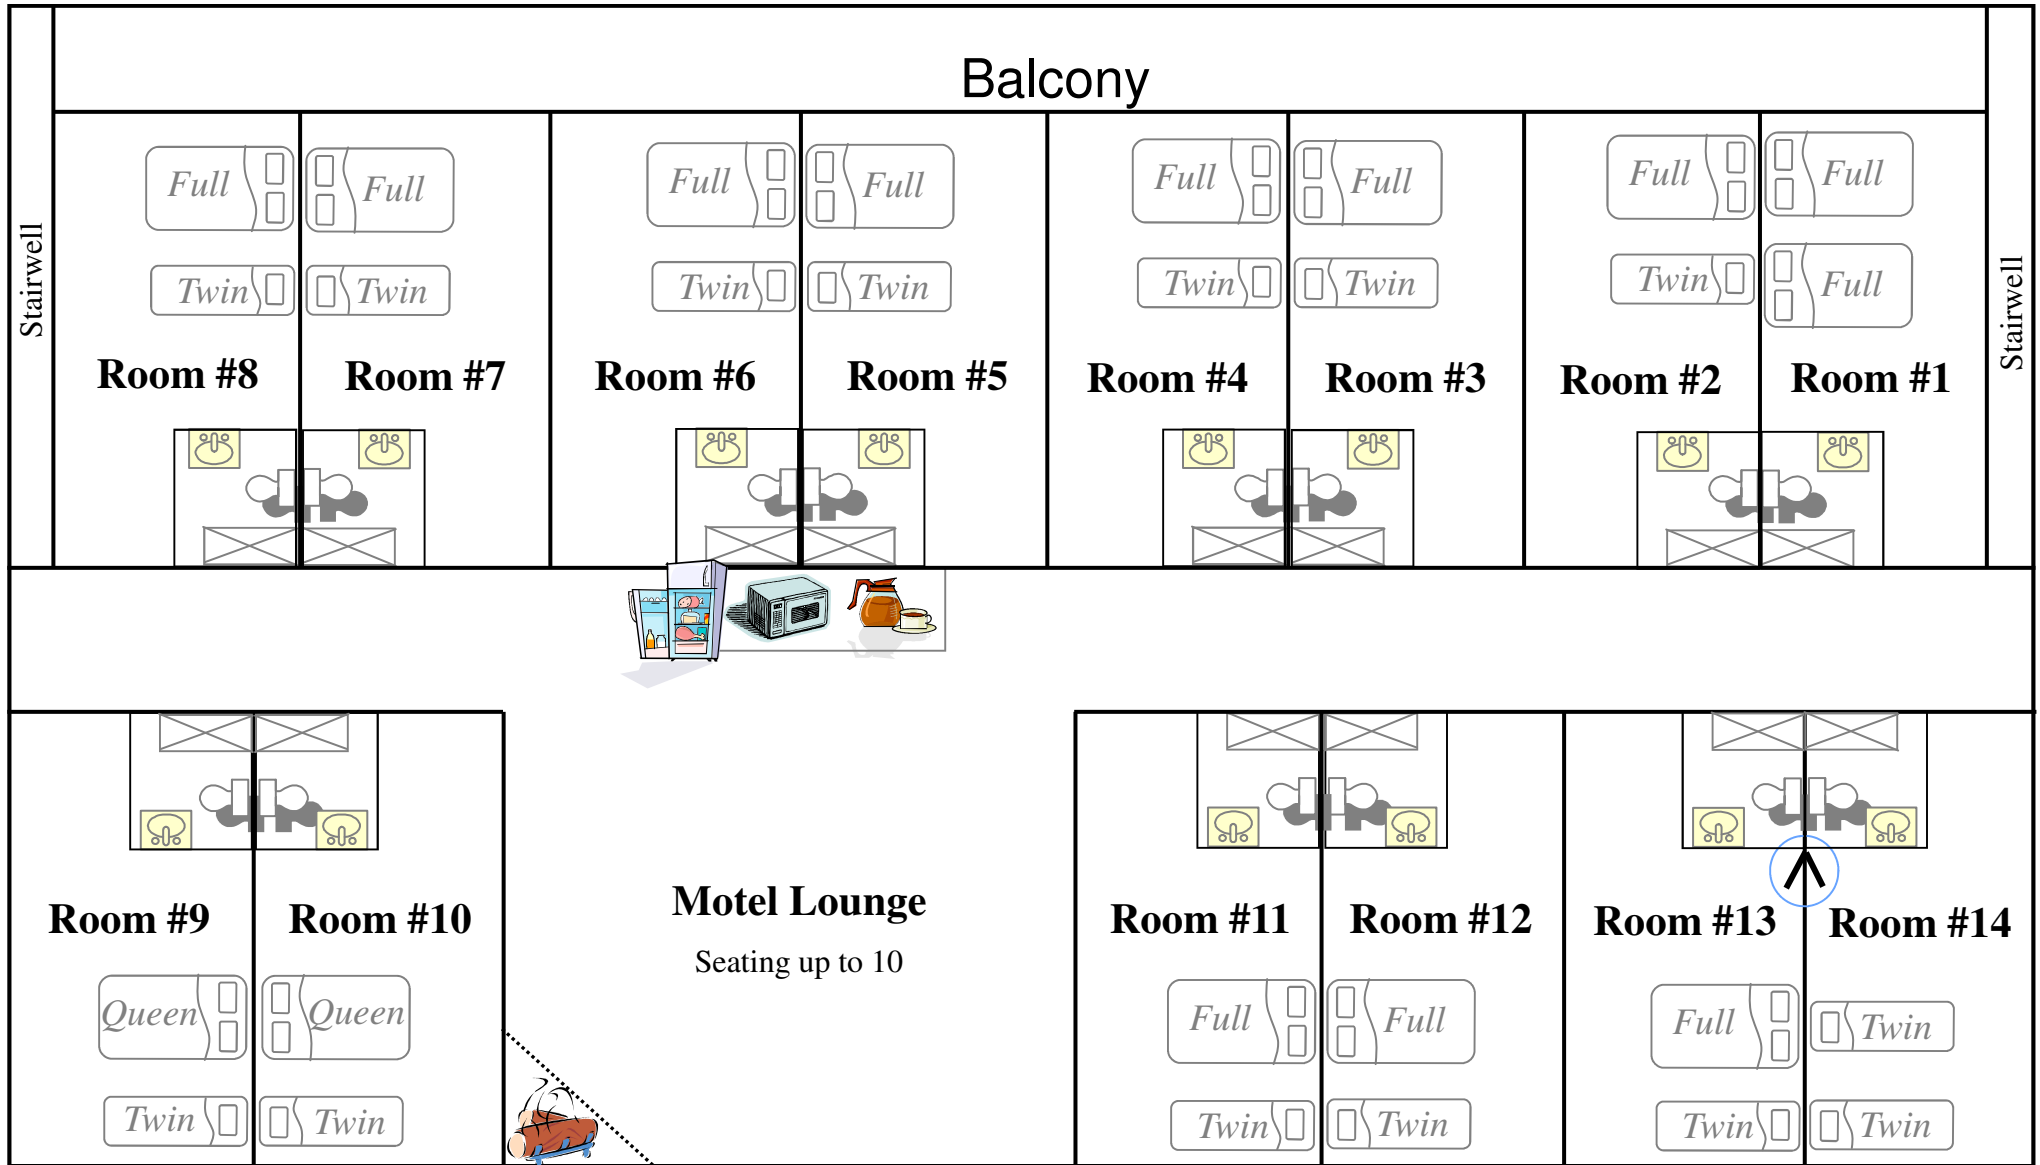

Latham Springs Motel

Key

Bed	Sink	Microwave
Shower	Refrigerator	Coffee Station
Toilet	Fireplace	

These two rooms can be joined if both doors are unlocked.